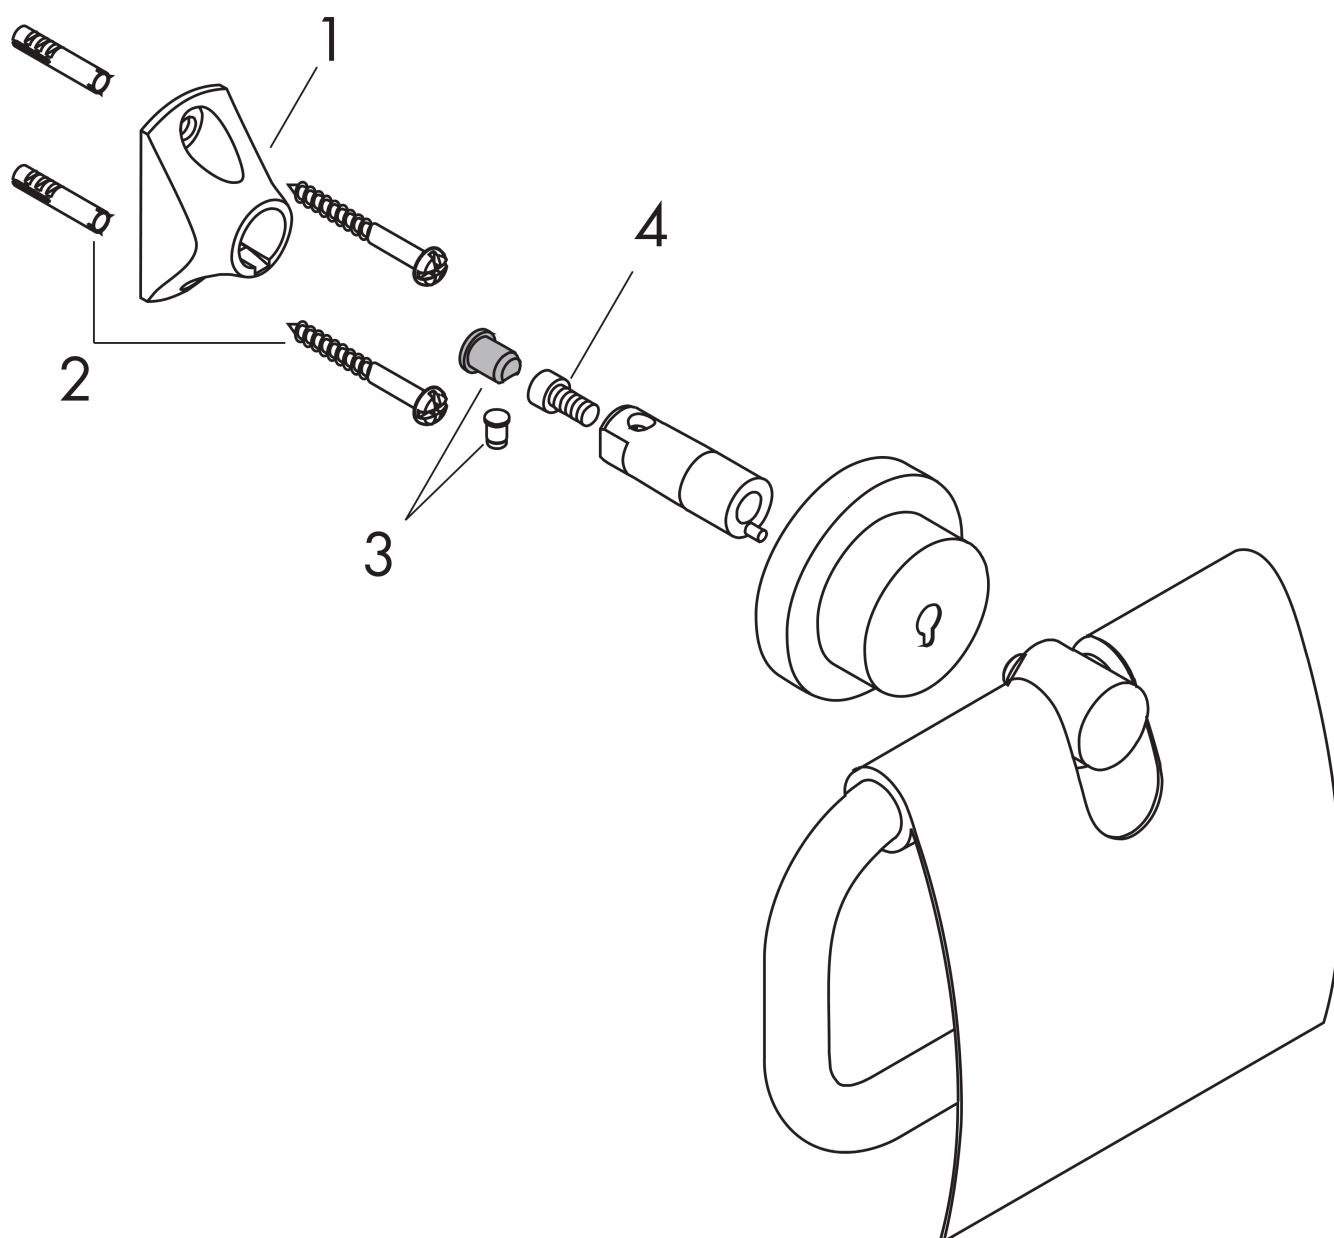

**AXOR Citterio**  
**Toilet Paper Holder**  
Finishes : **chrome**    Part no. : **41738000**

## Exploded drawing

Year of production: >04/03

**AXOR Citterio**  
**Toilet Paper Holder**  
 Finishes : **chrome**    Part no. : **41738000**

## Spare parts list

Year of production: >04/03

Pos.		Part no.	Price	PU
1	support element	96341000	-	1
2	mounting set	40915000	-	1
3	pin	97546000	-	1
4	hexagon socket screw M4x10	97661000	-	1